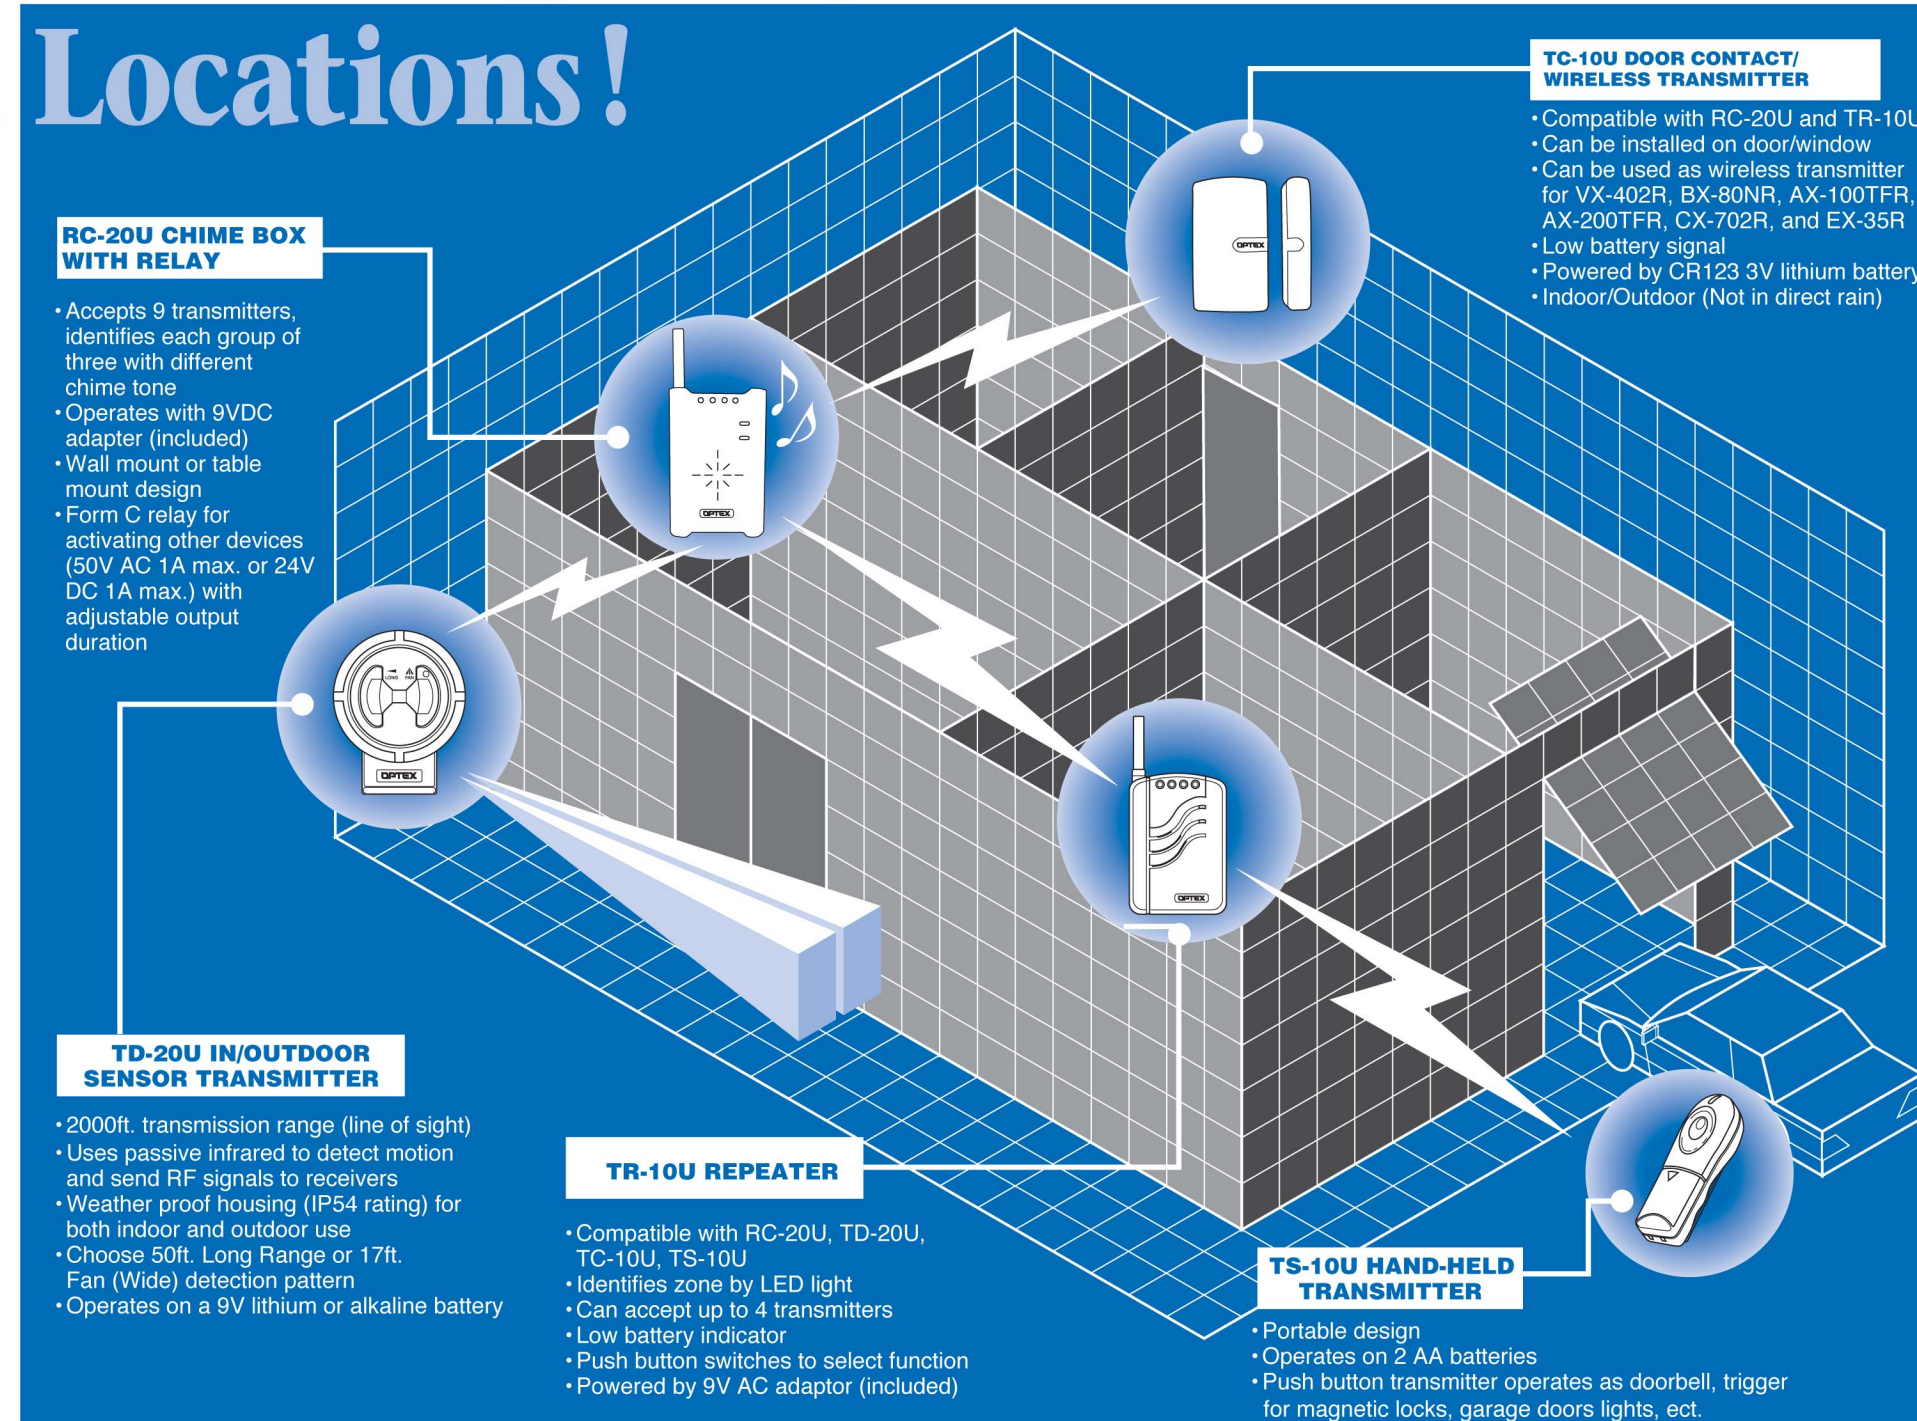

*Line of Sight

No Complex Wiring, Easy & Quick Installation in All Locations!

The OPTEX Wireless 2000 Annunciator System alerts you by 3 different chime tones and/or activates other electric devices (e.g. door strikes, lights, siren, CCTV) with relay output (RC-20U).

The system can be triggered by TD-20U motion detectors, TC-10U door contacts or manually by the TS-10U hand-held push-button transmitter. The transmission range can be extended by using the TR-10U Repeater.

Wireless 2000 offers you comfort and convenience in personal and commercial applications without complex wiring.

Wireless 2000 for Safety & Convenience

No more surprises!

The OPTEX Wireless 2000 monitors your property 24 hours a day to detect approaching vehicles and people, giving you time to prepare.

No more missed visitors or deliveries!

The OPTEX Wireless 2000 serves as a welcome chime or perimeter alert for your home or shop.

No more hard to reach switches!

The OPTEX Wireless 2000 works as a convenient wireless switch for activating a variety of electric equipment (e.g. doorstrikes / magnetic locks, lights, sirens, motors).