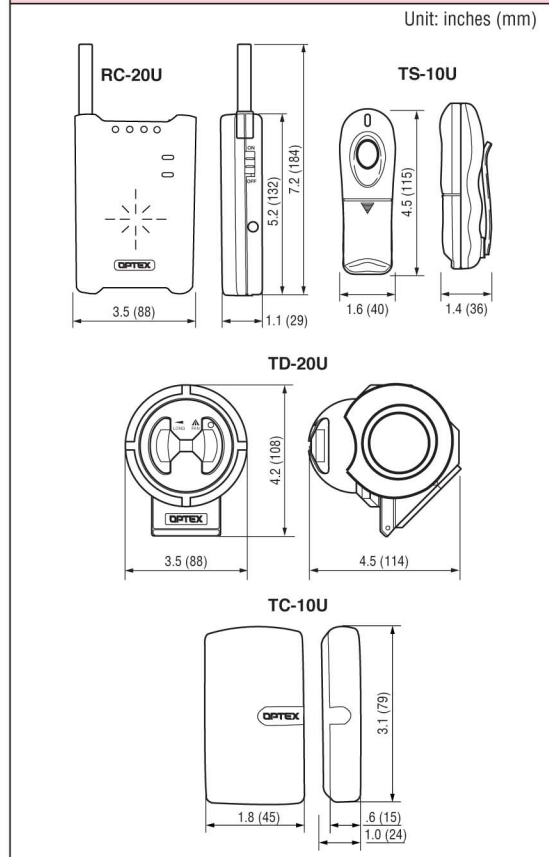

DIMENSIONS

THE BEST WIRELESS SYSTEM JUST GOT BETTER!

Now With 2000ft. Transmission Range!*

OPTEX now brings the benefits of its advanced wireless technology in the form of greater RF transmission range with the new Wireless 2000 driveway and entry announcer. The system can be installed anywhere easily and quickly with no wiring and now allows for 2000ft. line of sight transmission range. For additional range and protection add the TR-10U Repeater and TC-10U door contact/wireless transmitter.

Whether it is for home or business, indoor or outdoor, the Wireless 2000 is the ideal choice for perimeter awareness and wireless remote control.

NOTE: Specifications may change without notice. RC-10, RG-10, TD-10 and TS-10 are not theft prevention units. OPTEX can not assume responsibility for a theft, should it occur. All products listed comes with 2-year warranty.

*Line of Sight